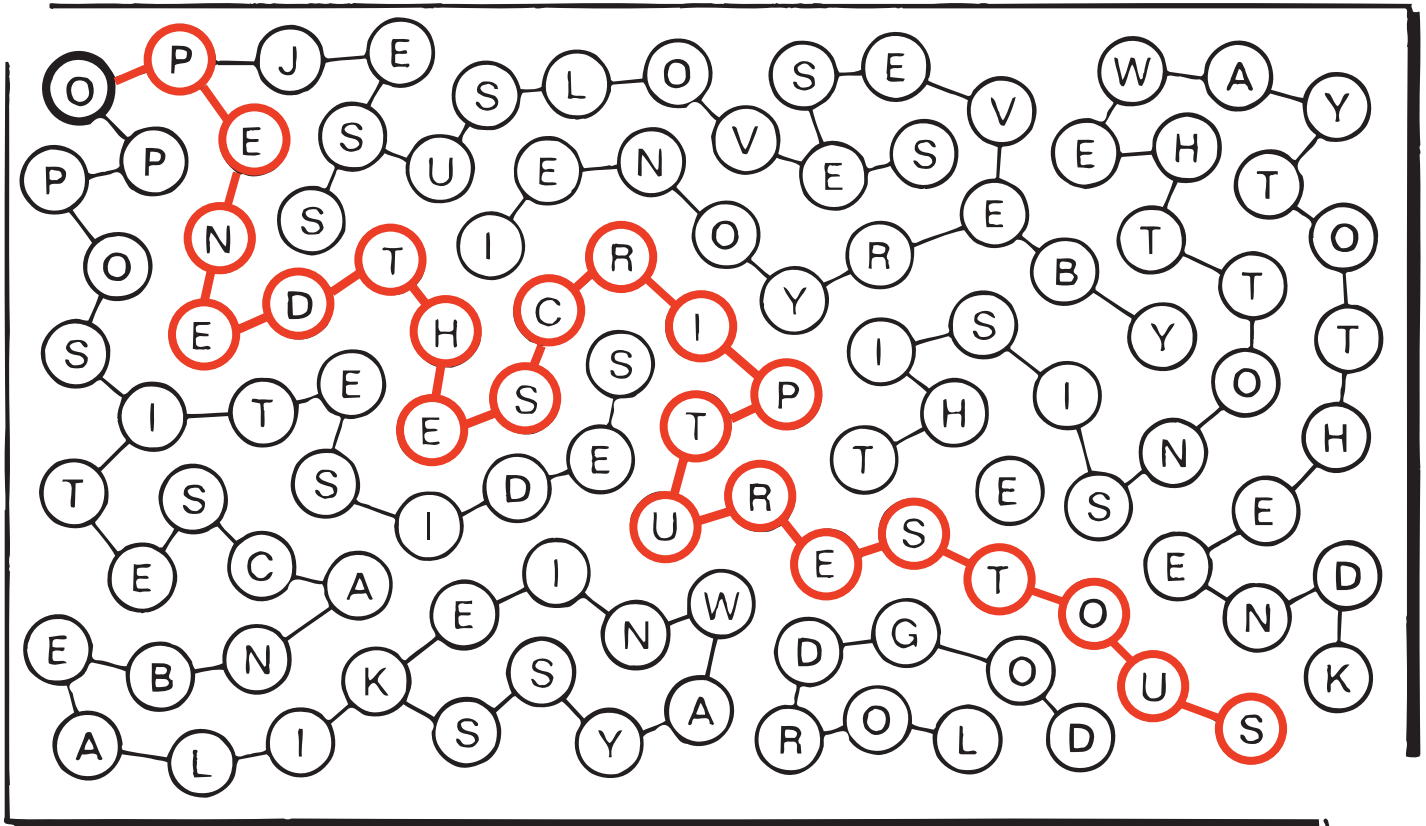

The Road to Emmaus

—Luke 24

On the Road to Emmaus

Cleopas and a companion were walking along the road to Emmaus when Jesus joined them. They didn't recognize him until he revealed himself after the evening meal. Then he disappeared. What was the men's comment afterwards?

The path of circles below will lead you to the answer. Follow the correct path to the end and record all the letters in the spaces provided.

“Were not our hearts burning within us while he talked with us on the road and o p e n e d t h e s c r i p t u r e s t o u s ?”

(Luke 24:32)